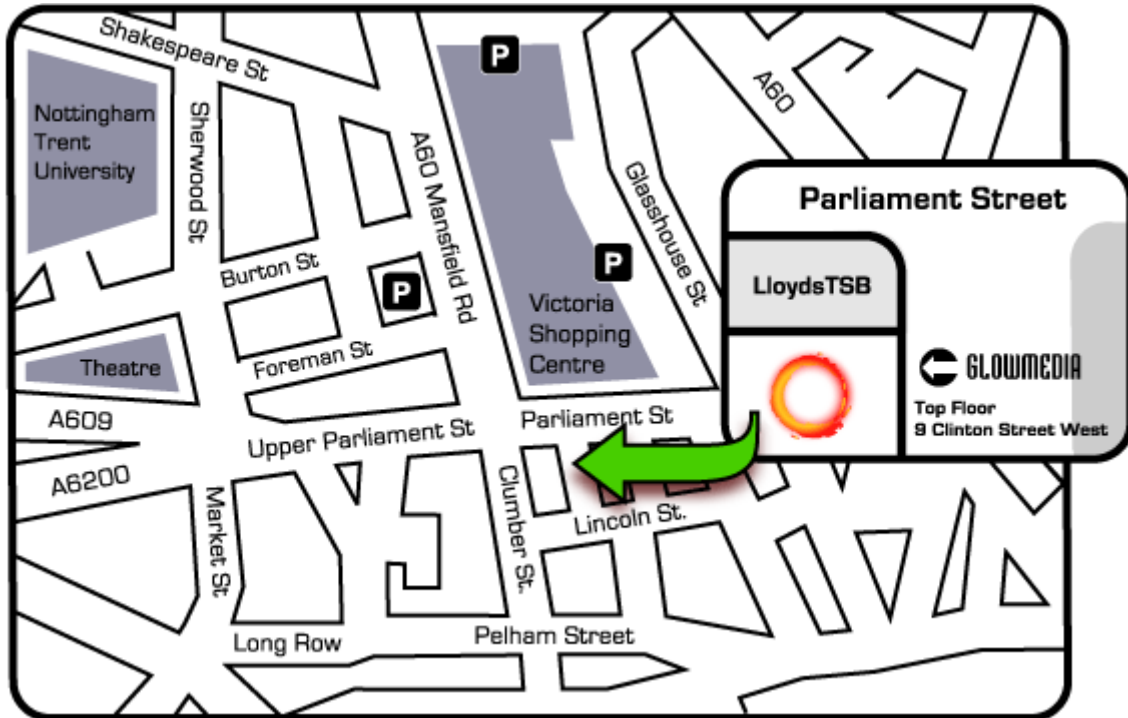

Directions to the Glowmedia Office

Glowmedia Limited
Top Floor
9 Clinton Street West
Off Parliament Street
Nottingham NG1 3DN

Tel: 0115 985 9920 / 07767 784234
Email: studio@glowmedia.co.uk
Web: www.glowmedia.co.uk

Leave the M1 at Junction 25.

Take the A52 following the signs for Nottingham.

Head for Nottingham city centre, Parliament Street, looking for the Victoria Shopping Centre.

There is a LloydsTSB bank opposite the Victoria centre, on the corner of Clinton Street West. Glowmedia is just a short distance past the bank, sharing an entrance and reception with Steele Haircuts.

We are located on the very top floor.